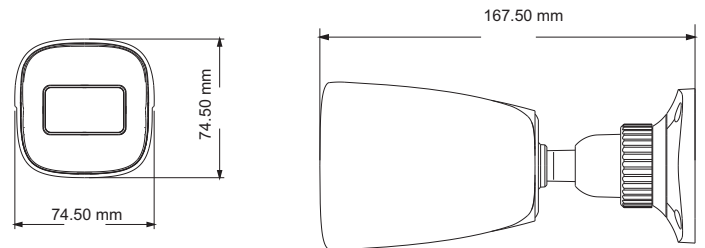

### SPECIFICATIONS

Model	TD-7421AE3
<b>Specifications</b>	
<b>Camera</b>	
Image Sensor	1 / 2.9 "CMOS
Resolution	2MP
Image Size	1920 x 1080
Video Output	AHD / TVI / CVI / CVBS
Image System	PAL / NTSC
Electronic Shutter	Auto; 1 / 50s ~ 1 / 100000s ( PAL ); 1 / 60s ~ 1 / 100000s ( NTSC )
IR Distance	20 ~30 m
Frame Rate	30fps(60Hz); 25fps (50Hz)
Min. Illumination	0 lux (IR ON)
Lens	2.8 mm
Lens Mount	M12
S / N Ratio	≥52dB ( AGC OFF )
Ingress Protection	IP 67
<b>Functions</b>	
Function Control	OSD ( COC Control )
Day & Night	ICR
Digital WDR	Yes
3D DNR	Yes
AGC	Yes
Auto White Balance	Yes
BLC	Yes
Front Light Compensation	Yes
Defog	No
HLC	No
Sharpness	Yes
Mirror	Yes
Smart IR	Yes
Image Setting	Yes
Defect Correction	Auto
Language	Chinese and English
Angle Adjustment	Pan: 0°~360°; Tilt: 0°~80°; Rotation: 0°~360°
<b>Others</b>	
Power Supply	DC12V ( ± 10% )
Power Consumption	IR OFF : < 1W; IR ON : < 3W
Working Environment	- 30 °C ~ 50 °C, 10 % ~ 90 % (relative humidity)
Dimensions ( mm )	167.5 x 74.5 x 74.5
Weight ( net )	Approx. 0.37KG

### DIMENSIONS